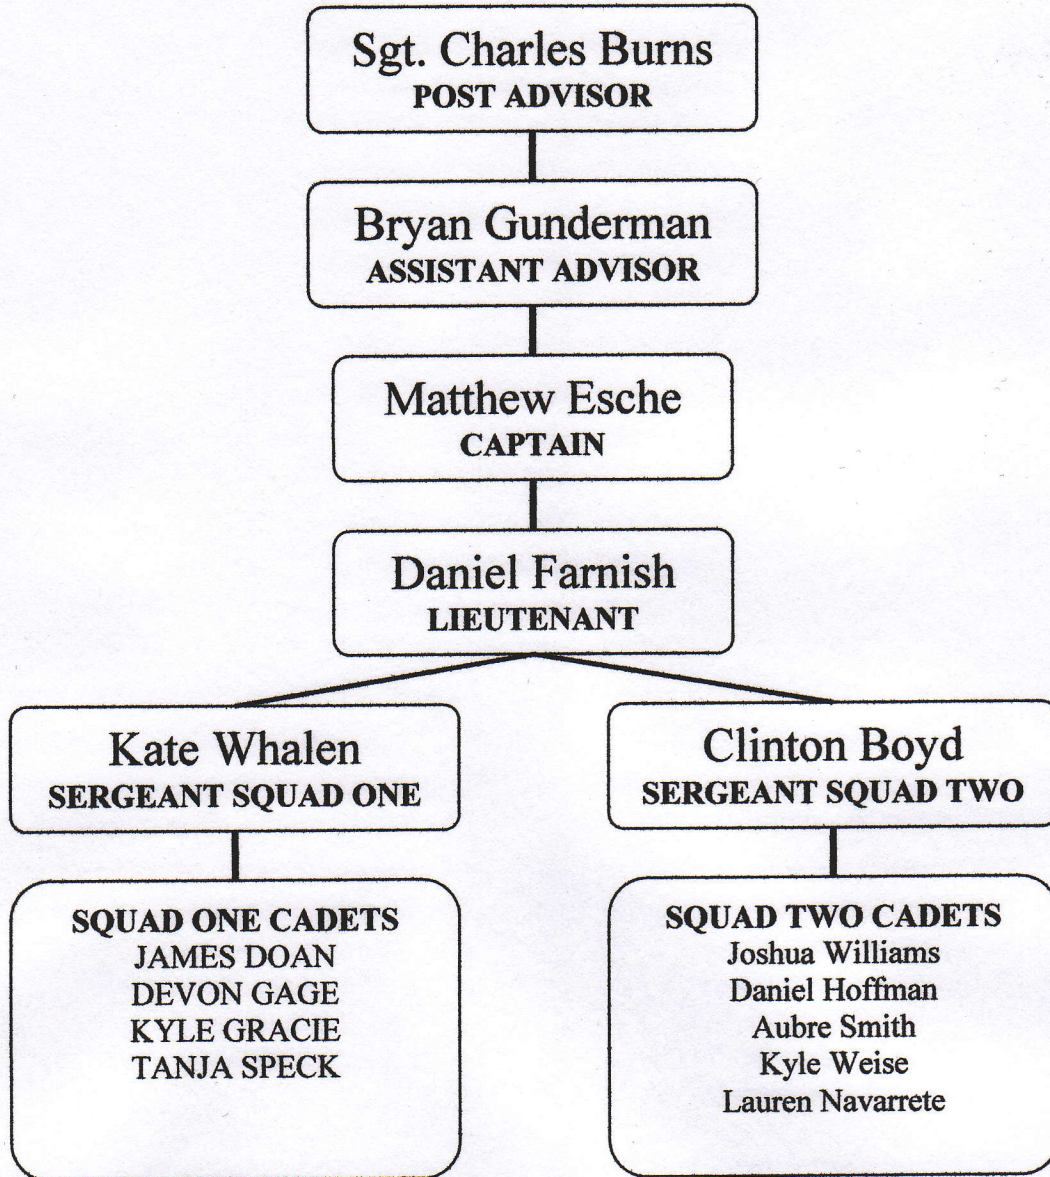

BRISTOL TOWNSHIP POLICE
EXPLORERS POST #960
2501 BATH RD. BRISTOL PA 19007

YEAR 2009
EXPLORER COMMAND STAFF

UPDATED: 01-26-09